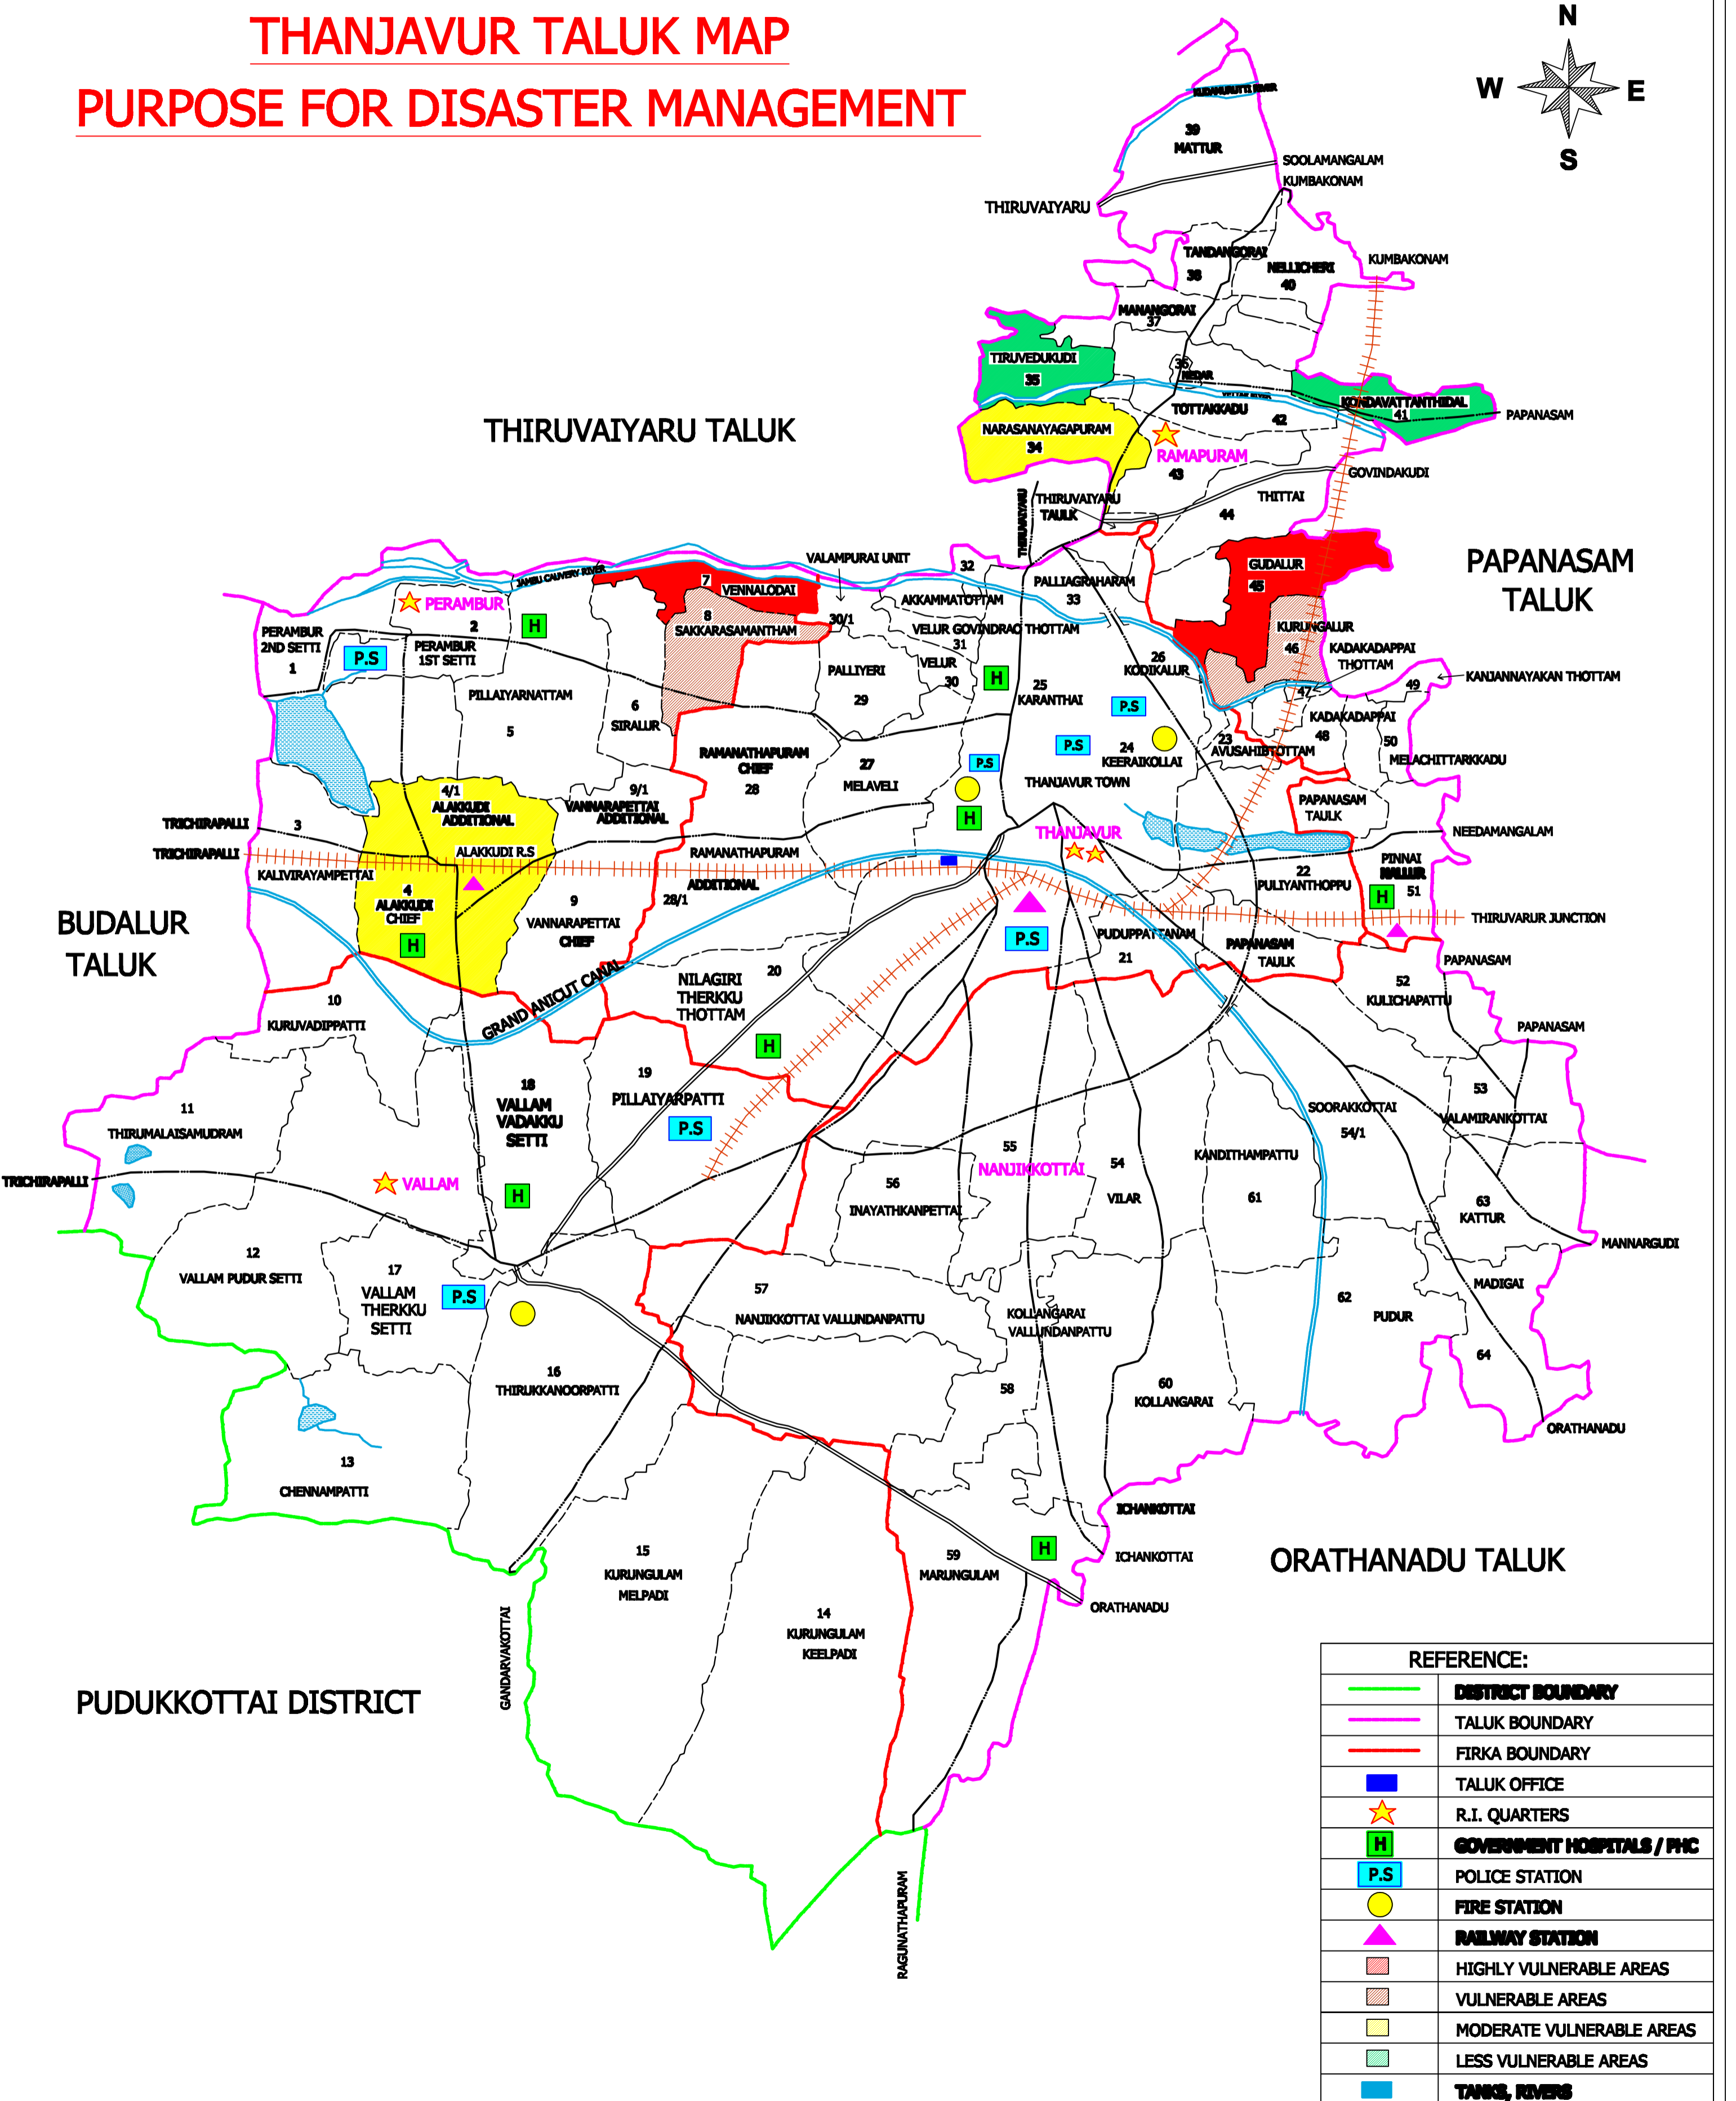

THANJAVUR DISTRICT THANJAVUR TALUK MAP PURPOSE FOR DISASTER MANAGEMENT

REFERENCE:	
—	DISTRICT BOUNDARY
—	TALUK BOUNDARY
—	FIRKA BOUNDARY
■	TALUK OFFICE
★	R.I. QUARTERS
H	GOVERNMENT HOSPITALS / PHC
P.S.	POLICE STATION
●	FIRE STATION
▲	RAILWAY STATION
■	HIGHLY VULNERABLE AREAS
■	VULNERABLE AREAS
■	MODERATE VULNERABLE AREAS
■	LESS VULNERABLE AREAS
■	TANKS, RIVERS