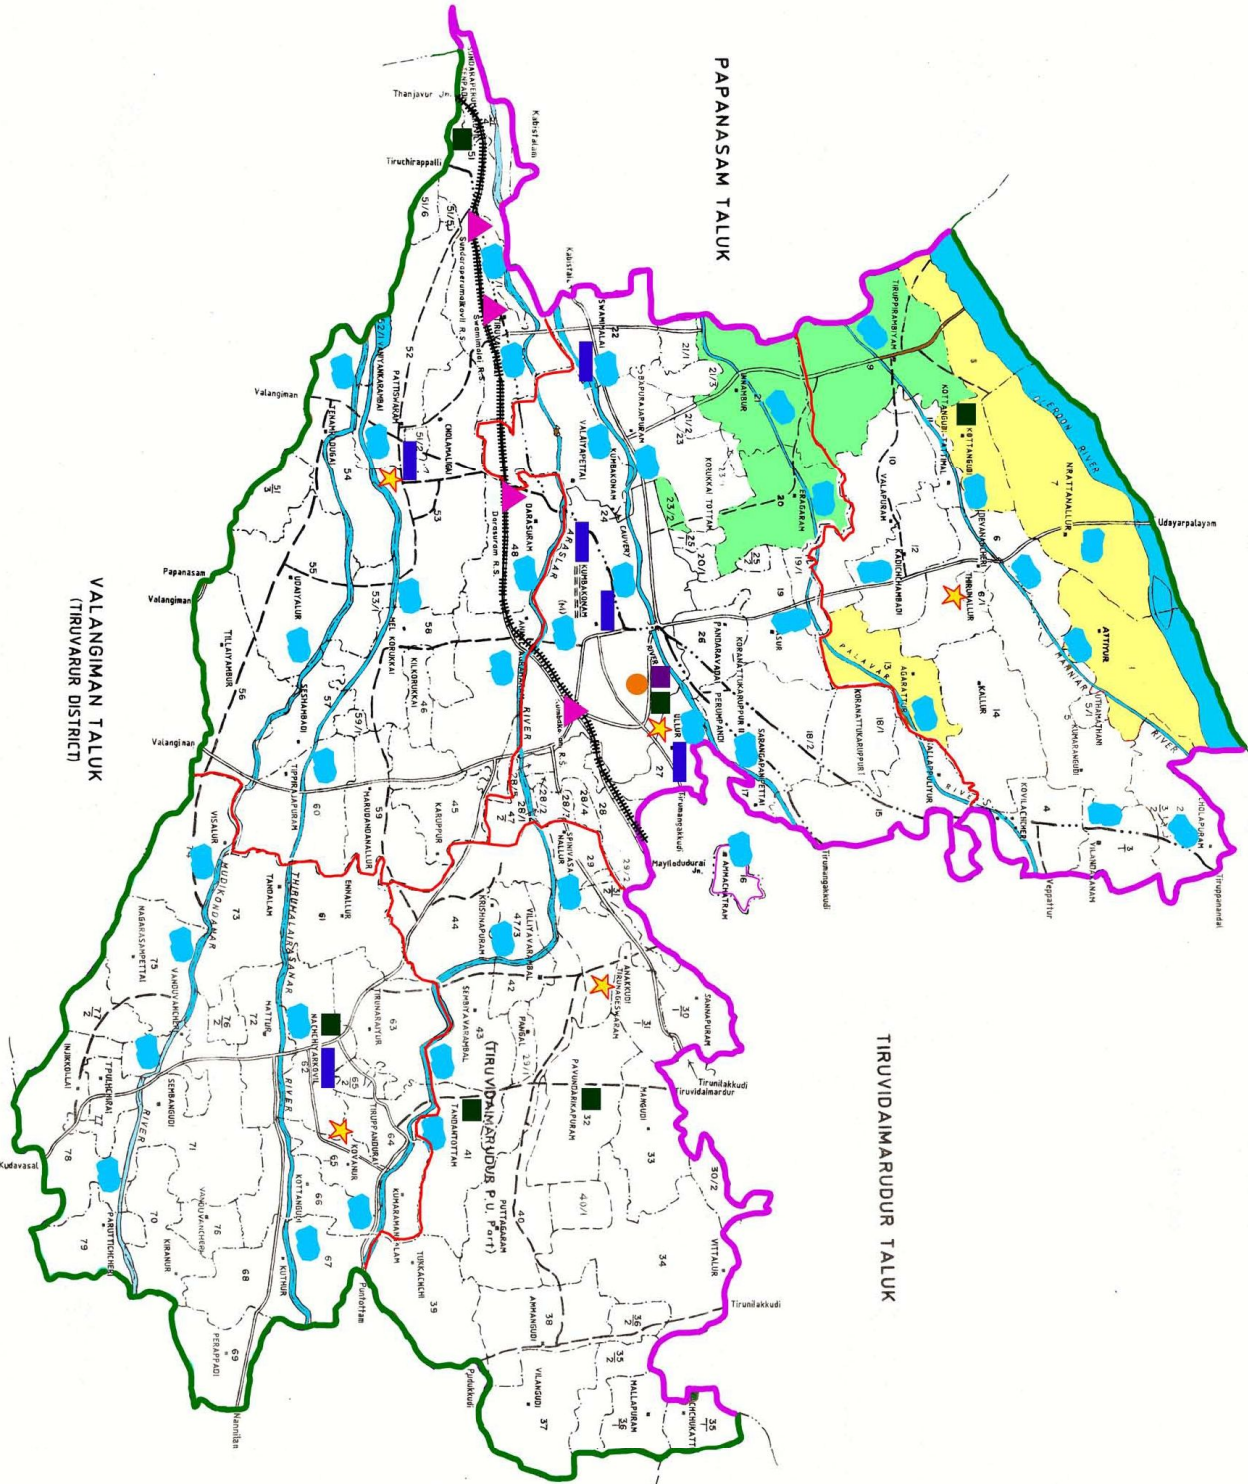

KUMBakonam Taluk

UDAYARPALAYAM TALUK

PAPANASAM TALUK

TIRUVIDAIMARUR TALUK

MAYILADUTURAI TALUK
(NAGAPATTINAM DISTRICT)

KUDAVASAL TALUK
(TRIVURUR DISTRICT)

VALANGIMAN TALUK
(TRIVURUR DISTRICT)

REFERENCE:

	DISTRICT BOUNDARY
	TALUK BOUNDARY
	IRIKA BOUNDARY
	TALUK OFFICE
	RL QUARTERS
	GOVERNMENT HOSPITALS / PHC
	POLICE STATION
	FIRE STATION
	RAILWAY STATION
	TANKS AND RIVERS
	LESS VULNERABLE
	MODERATE VULNERABLE