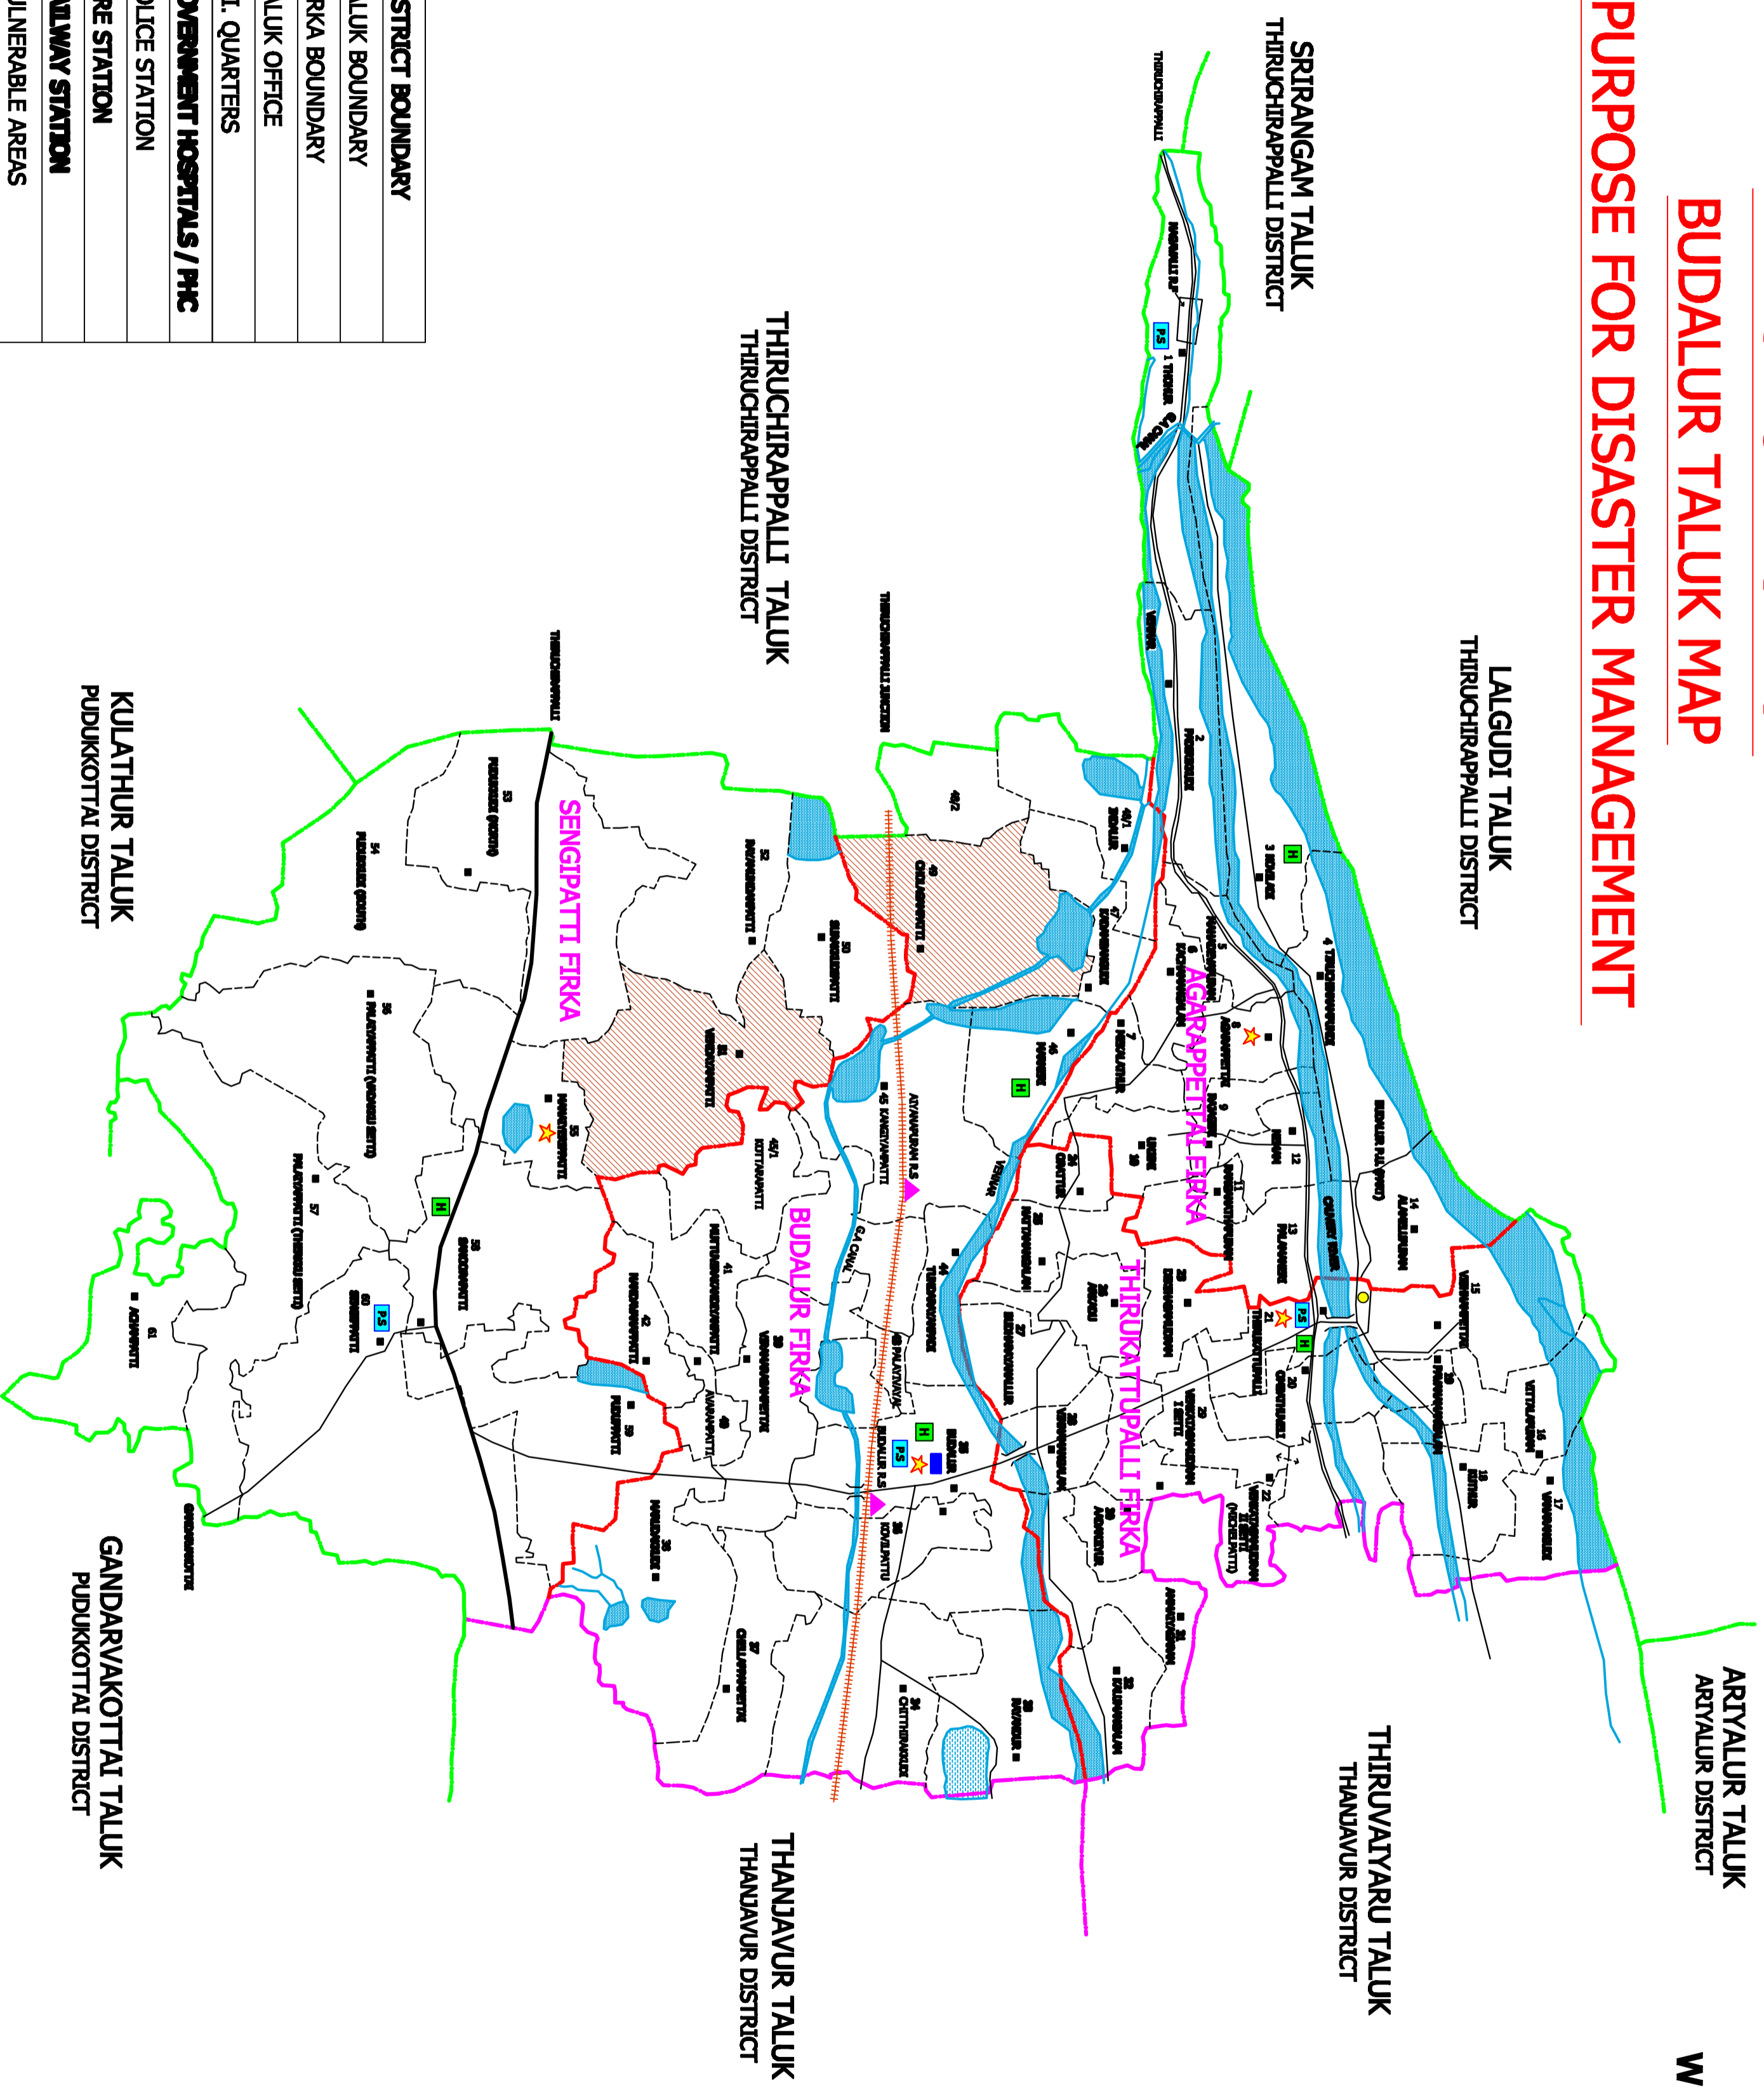

THANJAVUR DISTRICT BUDALUR TALUK MAP

PURPOSE FOR DISASTER MANAGEMENT

	DISTRICT BOUNDARY
	TALUK BOUNDARY
	FIRKA BOUNDARY
	TALUK OFFICE
	R.I. QUARTERS
	GOVERNMENT HOSPITALS / PHC
	POLICE STATION
	FIRE STATION
	RAILWAY STATION
	VULNERABLE AREAS
	TANKS, RIVERS